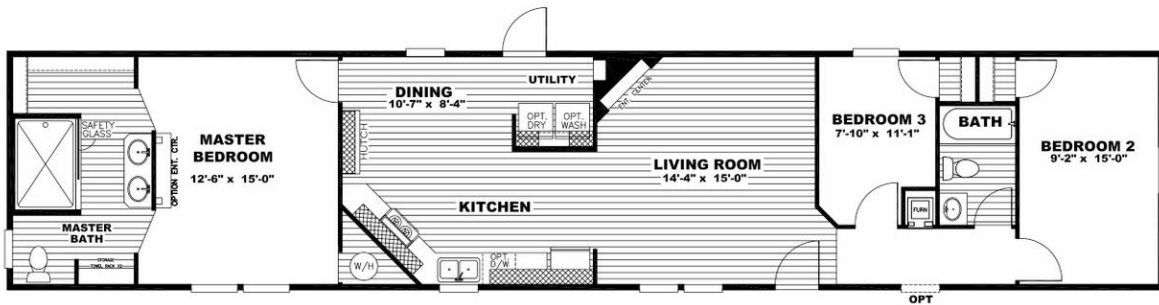

ALL ABOUT THE SHOWER

ALL ABOUT THE SHOWER

Model number: 22PRO16763AH18

3 beds • 2 baths • 1216 sq.ft. • 16' width • 76' depth

Our home building facilities invest in continuous product and process improvements. Plans, dimensions, features, materials, specifications and availability are subject to change without notice or obligation. Renderings and floor plans are representative likenesses of our homes and may differ from the actual homes. We invite you to tour a Home Center near you and inspect the highest value in quality housing available or call (859) 623-9404 to speak with a Home Consultant. Copyright 2017, CMH. All rights reserved.

OPTION 2 BEDROOM

ALL ABOUT THE SHOWER Model number: 22PRO16763AH18

3 beds • 2 baths • 1216 sq.ft. • 16' width • 76' depth

Our home building facilities invest in continuous product and process improvements. Plans, dimensions, features, materials, specifications and availability are subject to change without notice or obligation. Renderings and floor plans are representative likenesses of our homes and may differ from the actual homes. We invite you to tour a Home Center near you and inspect the highest value in quality housing available or call (859) 623-9404 to speak with a Home Consultant. Copyright 2017, CMH. All rights reserved.