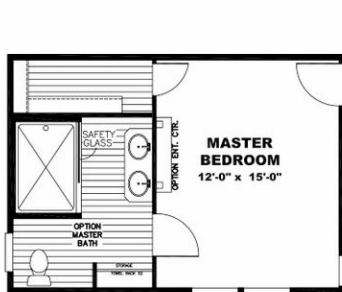

ALL ABOUT THE SHOWER

ALL ABOUT THE SHOWER

Model number: 22PRO16763AH18

3 beds • 2 baths • 1216 sq.ft. • 16' width • 76' depth

Our home building facilities invest in continuous product and process improvements. Plans, dimensions, features, materials, specifications and availability are subject to change without notice or obligation. Renderings and floor plans are representative likenesses of our homes and may differ from the actual homes. We invite you to tour a Home Center near you and inspect the highest value in quality housing available or call (859) 623-9404 to speak with a Home Consultant. Copyright 2017, CMH. All rights reserved.

OPTION 2 BEDROOM

ALL ABOUT THE SHOWER Model number: 22PRO16763AH18

3 beds • 2 baths • 1216 sq.ft. • 16' width • 76' depth

Our home building facilities invest in continuous product and process improvements. Plans, dimensions, features, materials, specifications and availability are subject to change without notice or obligation. Renderings and floor plans are representative likenesses of our homes and may differ from the actual homes. We invite you to tour a Home Center near you and inspect the highest value in quality housing available or call (859) 623-9404 to speak with a Home Consultant. Copyright 2017, CMH. All rights reserved.