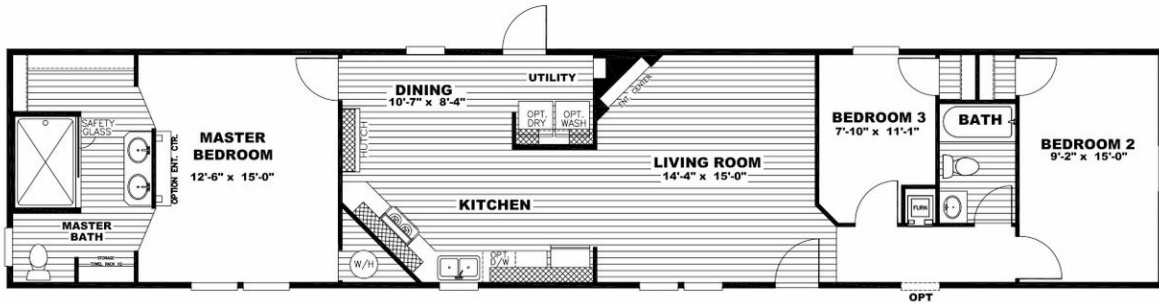

ALL ABOUT THE SHOWER

ALL ABOUT THE SHOWER

Model number: 22PRO16763AH18

3 beds • 2 baths • 1216 sq.ft. • 16' width • 76' depth

Our home building facilities invest in continuous product and process improvements. Plans, dimensions, features, materials, specifications and availability are subject to change without notice or obligation. Renderings and floor plans are representative likenesses of our homes and may differ from the actual homes. We invite you to tour a Home Center near you and inspect the highest value in quality housing available or call (859) 623-9404 to speak with a Home Consultant. Copyright 2017, CMH. All rights reserved.

OPTION 2 BEDROOM

ALL ABOUT THE SHOWER Model number: 22PRO16763AH18

3 beds • 2 baths • 1216 sq.ft. • 16' width • 76' depth

Our home building facilities invest in continuous product and process improvements. Plans, dimensions, features, materials, specifications and availability are subject to change without notice or obligation. Renderings and floor plans are representative likenesses of our homes and may differ from the actual homes. We invite you to tour a Home Center near you and inspect the highest value in quality housing available or call (859) 623-9404 to speak with a Home Consultant. Copyright 2017, CMH. All rights reserved.