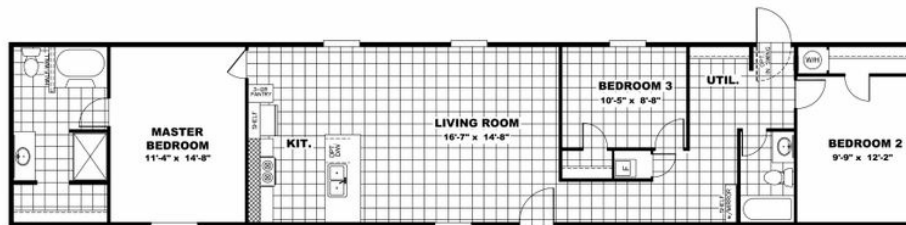

47TRS16763AH19

47TRS16763AH19 Model number: 47TRS16763AH19

3 beds • 2 baths • 1280 sq.ft. • 16' width • 80' depth

Our home building facilities invest in continuous product and process improvements. Plans, dimensions, features, materials, specifications and availability are subject to change without notice or obligation. Renderings and floor plans are representative likenesses of our homes and may differ from the actual homes. We invite you to tour a Home Center near you and inspect the highest value in quality housing available or call (859) 623-9404 to speak with a Home Consultant. Copyright 2017, CMH. All rights reserved.